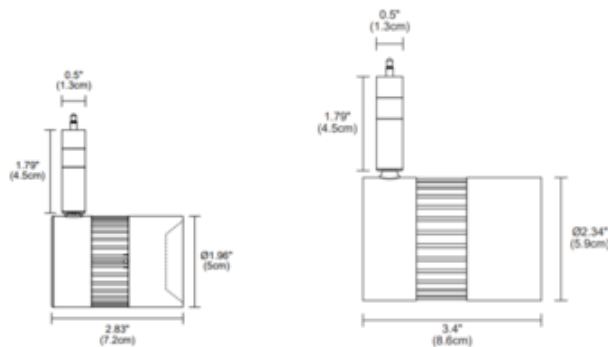

COMPANY	PROJECT	FIXTURE TYPE	APPROVED BY	DATE