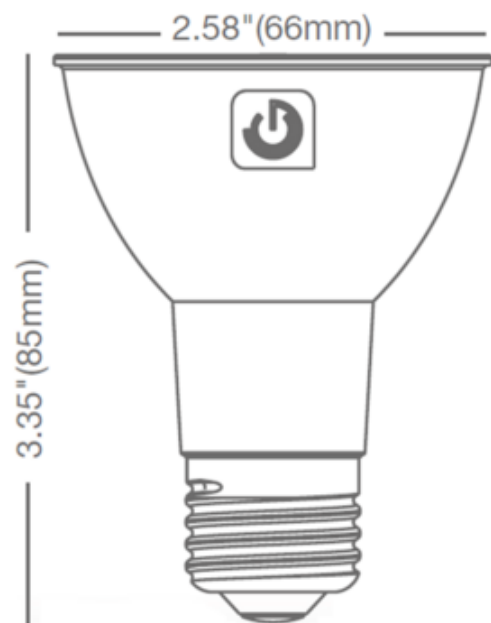

COMPANY	PROJECT	FIXTURE TYPE	APPROVED BY	DATE