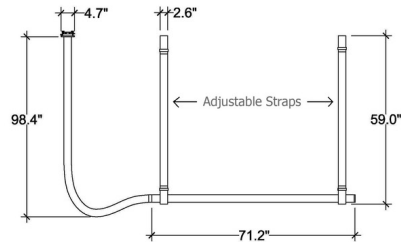

CLICK TO VIEW PRODUCT

Notes: