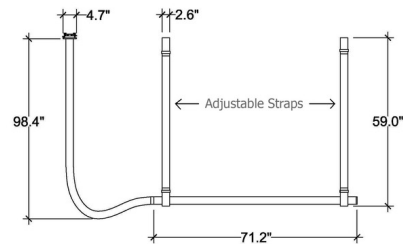

CLICK TO VIEW PRODUCT

Notes: