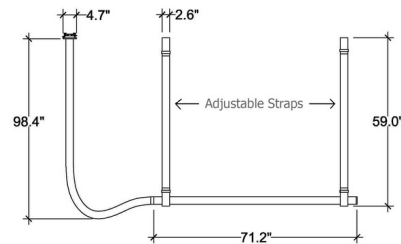

CLICK TO VIEW PRODUCT

Notes: