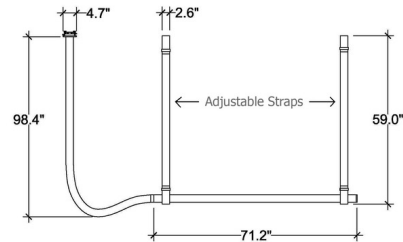

CLICK TO VIEW PRODUCT

Notes: