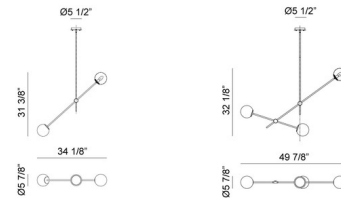

### Specifications

COLOR . . . . . Opal  
BODY FINISH . . . . . Aged Gold Brass  
WATTAGE . . . . . 80W  
DIMMER . . . . . Standard 120V  
DIMENSIONS . . . . . 34.18"L x 5.78"W x 31.18"H  
BULB NOT INCLUDED . . . . . 2 x B10/Candelabra (E12)/40W/120V Incandescent