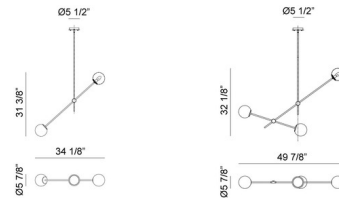

Shown in aged gold brass / opal

Specifications

COLOR	Opal
BODY FINISH	Aged Gold Brass
WATTAGE	80W
DIMMER	Standard 120V
DIMENSIONS	34.18"L x 5.78"W x 31.18"H
BULB NOT INCLUDED	2 x B10/Candelabra (E12)/40W/120V Incandescent