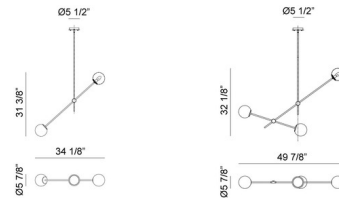

Shown in aged gold brass / opal

Specifications

COLOR Opal
BODY FINISH Aged Gold Brass
WATTAGE 80W
DIMMER Standard 120V
DIMENSIONS 34.18"L x 5.78"W x 31.18"H
BULB NOT INCLUDED 2 x B10/Candelabra (E12)/40W/120V Incandescent