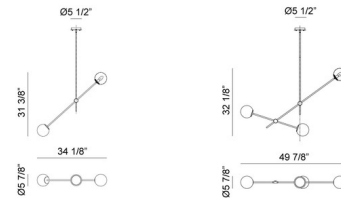

Lightology

lightology.com
866-954-4489
07-07-26

Project: _____

Company: _____

Location: _____ Fixture Type: _____

SPEC #: **MTO984173**

Approved On: _____ Approved By: _____

Cosmic Pendant By Matteo Lighting

Description

The Cosmic Chandelier provides a stunning, yet minimalistic look that can add creativity to any contemporary space. Finished in Black, a long, sleek, slidable rod allows the Cosmic to be adjusted to the users preference. Place the Cosmic over the dining table, in an entryway foyer, or anyplace where statement lighting is needed. Available in 2 or 3 light configurations and with Clear or Opal glass shades. UL and ETL listed.

Shown in aged gold brass / opal

Specifications

COLOR . . . . . Opal
BODY FINISH . . . . . Aged Gold Brass
WATTAGE 80W
DIMMER . . . . . Standard 120V
DIMENSIONS . . . . . 34.18"L x 5.78"W x 31.18"H
BULB NOT INCLUDED . . . . . 2 x B10/Candelabra (E12)/40W/120V Incandescent

CLICK TO VIEW PRODUCT

Notes: