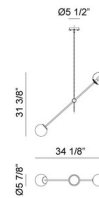

Shown in aged gold brass / clear

Specifications

COLOR Clear
BODY FINISH Aged Gold Brass
WATTAGE 120W
DIMMER Standard 120V
DIMENSIONS 49.78"L x 5.88"W x 32.18"H
BULB NOT INCLUDED 3 x B10/Candelabra (E12)/40W/120V Incandescent