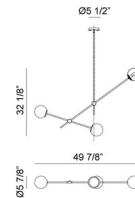

Shown in aged gold brass / clear

Specifications

COLOR Clear
BODY FINISH Aged Gold Brass
WATTAGE 120W
DIMMER Standard 120V
DIMENSIONS 49.78"L x 5.88"W x 32.18"H
BULB NOT INCLUDED 3 x B10/Candelabra (E12)/40W/120V Incandescent