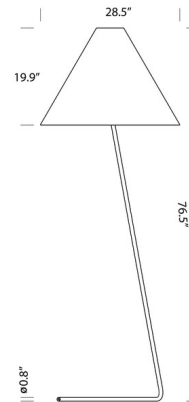

By tossB

Description

Hat Floor Lamp appears to be a classic-style floor lamp but it is much more than that. The elegant one-piece base supports a supremely functional shade. Because of the original manner in which this shade is mounted, it can easily be swiveled into a new position, turning your downlighter into an uplighter. Available in a Black, White or Gray painted structure with an oversized Black or White shade. One 100 watt, 120 volt A19 medium base bulb is required, but not included. Includes on/off switch on cord. CE listed.

Shown in white / white

Specifications

COLOR	White
BODY FINISH	White
WATTAGE	100W
DIMMER	Not Included
DIMENSIONS	28.54"W x 76.5"H
BULB NOT INCLUDED	1 x A19/Medium (E26)/100W/120V Incandescent
OTHER BULB OPTIONS	1 x A19/Medium (E26)/120V LED
COUNTRY OF ORIGIN	Belgium