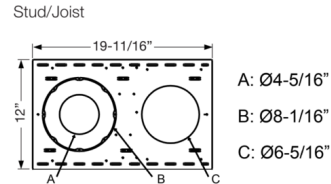

By Green Creative

Description

The New Construction Mounting Plate for use with 4, 6 or 8 inch series Green Creative Innofit and Selectfit series downlight products. Removable circular knockouts. Spacing distance marks for easy centering. Fits up to 24 inch stud/joist spacing or standard 2x2 and 2x4 T-Grids. Flanges feature pre-drilled holes for T-grid option.

Shown in galvanized

Specifications

COLOR	N/A
BODY FINISH	Galvanized
WATTAGE	N/A
DIMMER	N/A
DIMENSIONS	19.69"L x 12"H
BULB	N/A

CLICK TO VIEW PRODUCT

Notes: