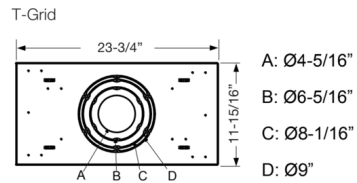

By Green Creative

Description

The New Construction Mounting Plate for use with 4, 6 or 8 inch series Green Creative Innofit and Selectfit series downlight products. Removable circular knockouts. Spacing distance marks for easy centering. Fits up to 24 inch stud/joist spacing or standard 2x2 and 2x4 T-Grids. Flanges feature pre-drilled holes for T-grid option.

Shown in galvanized

Specifications

COLOR	N/A
BODY FINISH	Galvanized
WATTAGE	N/A
DIMMER	N/A
DIMENSIONS	19.69"L x 12"H
BULB	N/A

CLICK TO VIEW PRODUCT

Notes: