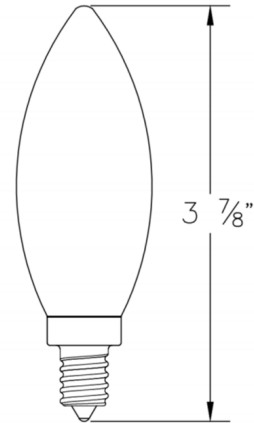

CLICK TO VIEW PRODUCT

Notes: