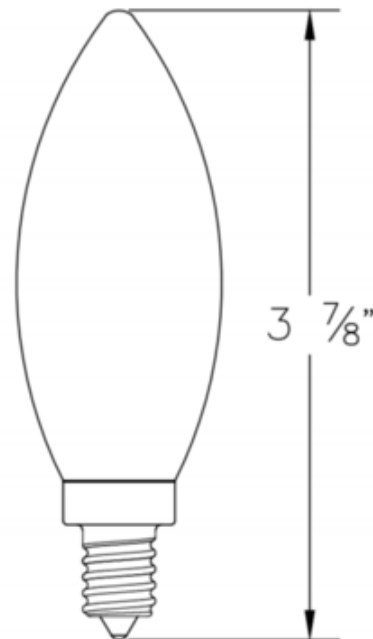

Shown in: Clear

COMPANY	PROJECT	FIXTURE TYPE	APPROVED BY	DATE