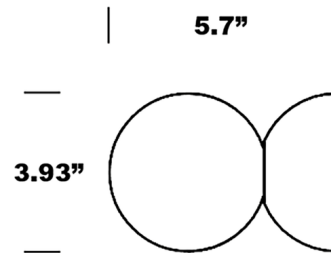

### Specifications

COLOR . . . . . Opal  
BODY FINISH . . . . . White Rock  
WATTAGE . . . . . 4W  
DIMMER . . . . . Standard 120V  
DIMENSIONS . . . . . 3.93"W x 3.93"H x 5.7"D  
BULB INCLUDED . . . . . 1 x JCD/G9/4W/120V LED  
COUNTRY OF ORIGIN . . . . . Mexico

### Technical Information

PRODUCT DIMENSIONS . . . . . Backplate: 4" Dia.  
LAMP COLOR . . . . . 2300K  
LUMENS/WATT . . . . . 87.50  
LUMINOUS FLUX . . . . . 350 lumens

CLICK TO VIEW PRODUCT

Notes: