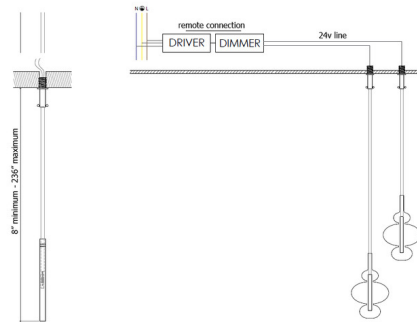

Description

Optional LED light element compatible with certain Melogranoblu Hydra Collection glass pendant shades. Can only be used in the presence of a false ceiling. Remote driver required but not included. Inner Light Only: Purchase this option when using in conjunction with a Melogranoblu illuminated canopy, sold separately. Inner Light + Ceiling Support: Purchase this option when attaching directly to the ceiling; most common application.

Specifications

COLOR N/A
BODY FINISH Nickel
WATTAGE 3W
DIMMER N/A
DIMENSIONS 236"L
INTEGRATED LED MODULE 1 x LED/3W/24V LED
COUNTRY OF ORIGIN Italy

Technical Information

COLOR RENDERING 90 CRI
LAMP COLOR 2700K
LUMENS/WATT 83.33
LUMINOUS FLUX 250 lumens

Shown in nickel

CLICK TO VIEW PRODUCT

Notes: