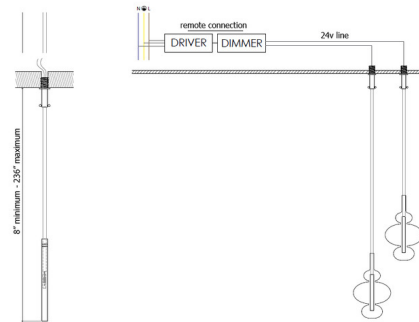

### Description

Optional LED light element compatible with certain Melogranoblu Hydra Collection glass pendant shades. Can only be used in the presence of a false ceiling. Remote driver required but not included. Inner Light Only: Purchase this option when using in conjunction with a Melogranoblu illuminated canopy, sold separately. Inner Light + Ceiling Support: Purchase this option when attaching directly to the ceiling; most common application.

### Specifications

COLOR	N/A
BODY FINISH	Nickel
WATTAGE	3W
DIMMER	N/A
DIMENSIONS	236"L
INTEGRATED LED MODULE	1 x LED/3W/24V LED
COUNTRY OF ORIGIN	Italy

### Technical Information

COLOR RENDERING	90 CRI
LAMP COLOR	2700K
LUMENS/WATT	83.33
LUMINOUS FLUX	250 lumens

Shown in nickel

CLICK TO VIEW PRODUCT

Notes: