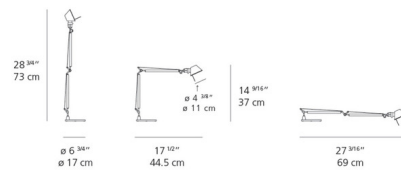

Shown in black / blue

Specifications

COLOR Blue
BODY FINISH Black
WATTAGE 60W
DIMMER N/A
DIMENSIONS 27.125"W x 28.75"H
BULB NOT INCLUDED 1 x G16.5/Candelabra (E12)/60W/120V Incandescent
OTHER BULB OPTIONS 1 x G16.5/Candelabra (E12)/120V LED
COUNTRY OF ORIGIN Italy

Technical Information

PRODUCT DIMENSIONS Cord Length: 72"

CLICK TO VIEW PRODUCT

Notes: