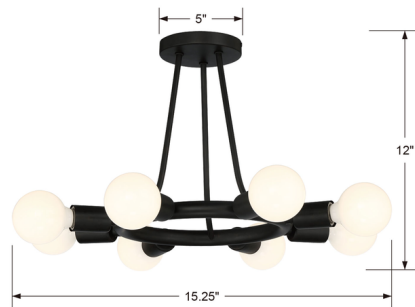

CLICK TO VIEW PRODUCT

Notes: