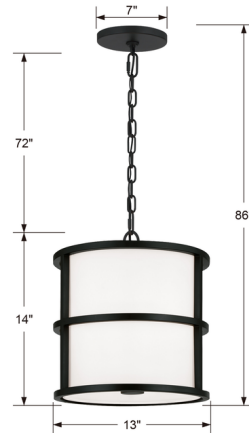

### Description

The Hulton Pendant brings both style and substance to your interior space. A silk shade is surrounded by a steel cage, adding a geometric look while casting warm shadows across your room. Canopy: 6 inch diameter.

### Specifications

COLOR . . . . . White  
BODY FINISH . . . . . Matte Black  
WATTAGE . . . . . 180W  
DIMMER . . . . . Standard 120V  
DIMENSIONS . . . . . 13"W x 14"H  
BULB NOT INCLUDED . . . . . 3 x B10/Candelabra (E12)/60W/120V Incandescent  
OTHER BULB OPTIONS . . . . . 3 x B10/Candelabra (E12)/120V LED  
COUNTRY OF ORIGIN . . . . . China

### Technical Information

PRODUCT DIMENSIONS . . . . . Adjustable Chain Length: 72"

Shown in matte black / white

CLICK TO VIEW PRODUCT

Notes: