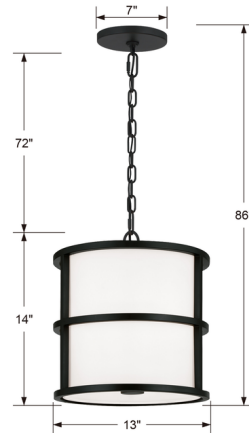

Description

The Hulton Pendant brings both style and substance to your interior space. A silk shade is surrounded by a steel cage, adding a geometric look while casting warm shadows across your room. Canopy: 6 inch diameter.

Specifications

| | |
|--------------------|--|
| COLOR | White |
| BODY FINISH | Matte Black |
| WATTAGE | 180W |
| DIMMER | Standard 120V |
| DIMENSIONS | 13"W x 14"H |
| BULB NOT INCLUDED | 3 x B10/Candelabra (E12)/60W/120V Incandescent |
| OTHER BULB OPTIONS | 3 x B10/Candelabra (E12)/120V LED |
| COUNTRY OF ORIGIN | China |

Technical Information

| | |
|--------------------|------------------------------|
| PRODUCT DIMENSIONS | Adjustable Chain Length: 72" |
|--------------------|------------------------------|

Shown in matte black / white