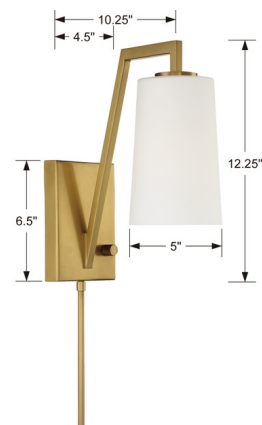

Lightology

lightology.com
866-954-4489
04-22-26

Project: _____

Company: _____

Location: _____ Fixture Type: _____

SPEC #: **CRY984415**

Approved On: _____ Approved By: _____

Avon Wall Sconce

By Crystorama

Description

The Avon Wall Sconce has a classic shape that allows it to work with most home decor schemes featuring a White glass shade complemented by a rectangular backplate with the option of an Aged Brass, Matte Black, or Polished Nickel finish. Fixture includes a dimmer on the backplate allowing you to adjust the brightness and can either be hardwired or plugged into an outlet. CSA, UL, cUL listed.

Shown in aged brass / white

Specifications

COLOR	White
BODY FINISH	Aged Brass
WATTAGE	60W
DIMMER	Standard 120V
DIMENSIONS	4.88"W x 12.25"H x 10.25"D
BULB NOT INCLUDED	1 x A19/Medium (E26)/60W/120V Incandescent
OTHER BULB OPTIONS	1 x A19/Medium (E26)/120V LED
COUNTRY OF ORIGIN	China