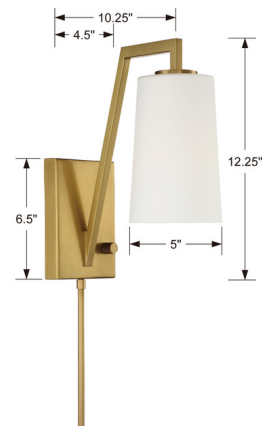

Lightology

lightology.com
866-954-4489
06-21-26

Project: _____
Company: _____
Location: _____ Fixture Type: _____
SPEC #: **CRY984415**
Approved On: _____ Approved By: _____

Avon Wall Sconce By Crystorama

Description

The Avon Wall Sconce has a classic shape that allows it to work with most home decor schemes featuring a White glass shade complemented by a rectangular backplate with the option of an Aged Brass, Matte Black, or Polished Nickel finish. Fixture includes a dimmer on the backplate allowing you to adjust the brightness and can either be hardwired or plugged into an outlet. CSA, UL, cUL listed.

Shown in aged brass / white

Specifications

COLOR	White
BODY FINISH	Aged Brass
WATTAGE	60W
DIMMER	Standard 120V
DIMENSIONS	4.88"W x 12.25"H x 10.25"D
BULB NOT INCLUDED	1 x A19/Medium (E26)/60W/120V Incandescent
OTHER BULB OPTIONS	1 x A19/Medium (E26)/120V LED
COUNTRY OF ORIGIN	China