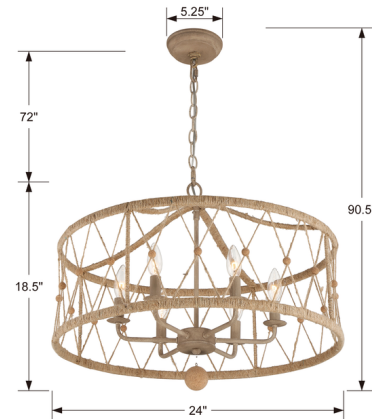

Description

The Brixton Chandelier features a an open weave drum shape with natural jute and cork beads that create a visual impact and allows you to add texture to your home. Available with a Burnished Silver finish. CSA, UL, cUL listed. Dry locations.

Specifications

COLOR	N/A
BODY FINISH	Burnished Silver
WATTAGE	360W
DIMMER	Standard 120V
DIMENSIONS	24"W x 18.5"H
BULB NOT INCLUDED	6 x B10/Candelabra (E12)/60W/120V Incandescent
OTHER BULB OPTIONS	6 x B10/Candelabra (E12)/120V LED
COUNTRY OF ORIGIN	China

Technical Information

PRODUCT DIMENSIONS	Chain Length: 72"
--------------------	-------------------

Shown in burnished silver

CLICK TO VIEW PRODUCT

Notes: