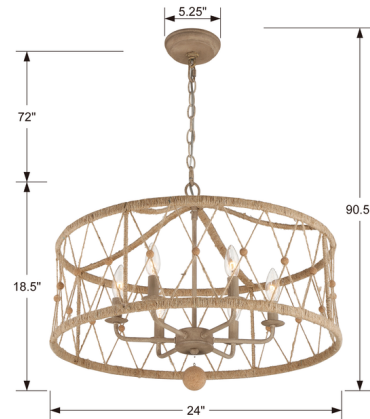

Lightology

lightology.com
866-954-4489
07-07-26

Project: _____

Company: _____

Location: _____ Fixture Type: _____

SPEC #: **CRY984422**

Approved On: _____ Approved By: _____

Brixton Chandelier

By Crystorama

Description

The Brixton Chandelier features a an open weave drum shape with natural jute and cork beads that create a visual impact and allows you to add texture to your home. Available with a Burnished Silver finish. CSA, UL, cUL listed. Dry locations.

Specifications

COLOR	N/A
BODY FINISH	Burnished Silver
WATTAGE	360W
DIMMER	Standard 120V
DIMENSIONS	24"W x 18.5"H
BULB NOT INCLUDED	6 x B10/Candelabra (E12)/60W/120V Incandescent
OTHER BULB OPTIONS	6 x B10/Candelabra (E12)/120V LED
COUNTRY OF ORIGIN	China

Technical Information

PRODUCT DIMENSIONS	Chain Length: 72"
--------------------	-------------------

Shown in burnished silver

CLICK TO VIEW PRODUCT

Notes: