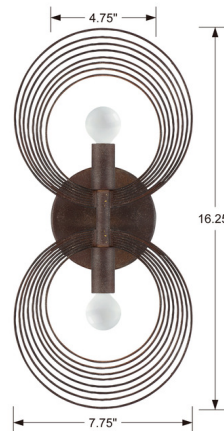

Lightology

lightology.com
866-954-4489
04-28-26

Project: _____

Company: _____

Location: _____ Fixture Type: _____

SPEC #: **CRY984439**

Approved On: _____ Approved By: _____

Doral Wall Sconce By Crystorama

Description

The Doral Wall Sconce features a simple and delicate design with metal rings around the light sources making it a statement piece wherever it is installed. Available with a Renaissance Gold or Forged Bronze finish. UL, cUL, and CSA listed.

Shown in renaissance gold

Specifications

COLOR	N/A
BODY FINISH	Renaissance Gold
WATTAGE	120W
DIMMER	Standard 120V
DIMENSIONS	7.87"W x 16.34"H x 3.74"D
BULB NOT INCLUDED	2 x G16.5/Candelabra (E12)/60W/120V Incandescent
OTHER BULB OPTIONS	2 x G16.5/Candelabra (E12)/120V LED
COUNTRY OF ORIGIN	China