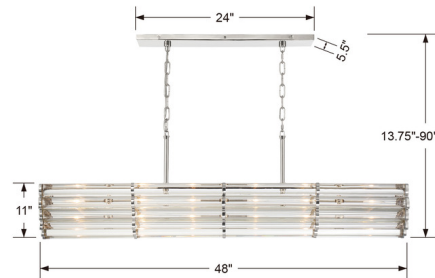

By Crystorama

Description

The Elliot Linear Chandelier features a sleek and almost masculine design with chunky glass rods and a Polished Nickel frame that highlights the shape of the fixture and creates a scallop pattern for the light that is filtered and provides a beautiful glow. UL, cUL, and CSA listed.

Specifications

COLOR Clear
BODY FINISH Polished Nickel
WATTAGE 360W
DIMMER Standard 120V
DIMENSIONS 48"L x 6.79"W x 11"H
BULB NOT INCLUDED 6 x B10/Candelabra (E12)/60W/120V Incandescent
OTHER BULB OPTIONS 6 x B10/Candelabra (E12)/120V LED
COUNTRY OF ORIGIN China

Technical Information

PRODUCT DIMENSIONS Min / Max Overall Height: 13.75" / 90"

Notes:

Shown in polished nickel / clear

CLICK TO VIEW PRODUCT