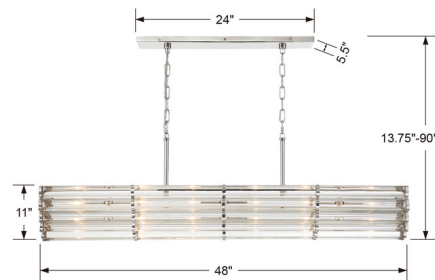

Description

The Elliot Linear Chandelier features a sleek and almost masculine design with chunky glass rods and a Polished Nickel frame that highlights the shape of the fixture and creates a scallop pattern for the light that is filtered and provides a beautiful glow. UL, cUL, and CSA listed.

Specifications

COLOR Clear
BODY FINISH Polished Nickel
WATTAGE 360W
DIMMER Standard 120V
DIMENSIONS 48"L x 6.79"W x 11"H
BULB NOT INCLUDED 6 x B10/Candelabra (E12)/60W/120V Incandescent
OTHER BULB OPTIONS 6 x B10/Candelabra (E12)/120V LED
COUNTRY OF ORIGIN China

Technical Information

PRODUCT DIMENSIONS Min / Max Overall Height: 13.75" / 90"

Notes:

Shown in polished nickel / clear

CLICK TO VIEW PRODUCT