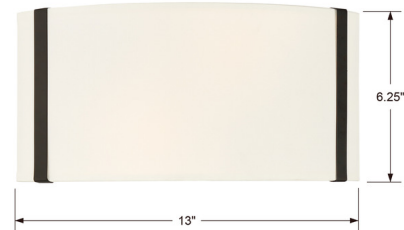

Lightology

lightology.com
866-954-4489
07-11-26

Project: _____

Company: _____

Location: _____ Fixture Type: _____

SPEC #: **CRY984451**

Approved On: _____ Approved By: _____

Fulton Wide Wall Sconce By Crystorama

Description

The Fulton Wall Sconce offers a refined, tailored look for your interior space. Its sleek steel frame grips a soft silk shade, casting a warm, inviting glow that gently illuminates your room.

Shown in black / white

Specifications

COLOR	White
BODY FINISH	Black
WATTAGE	18W
DIMMER	Standard 120V
DIMENSIONS	13"W x 6.25"H x 4"D
BULB NOT INCLUDED	2 x B10/Candelabra (E12)/9W/120V LED
OTHER BULB OPTIONS	B10/Candelabra (E12)/60W/120V Incandescent
COUNTRY OF ORIGIN	China