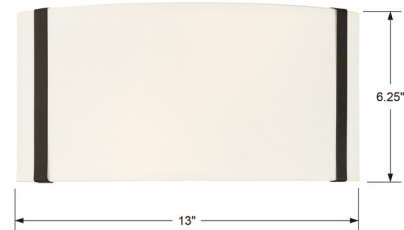

By Crystorama

Description

The Fulton Wall Sconce offers a refined, tailored look for your interior space. Its sleek steel frame grips a soft silk shade, casting a warm, inviting glow that gently illuminates your room.

Shown in black / white

Specifications

COLOR	White
BODY FINISH	Black
WATTAGE	18W
DIMMER	Standard 120V
DIMENSIONS	13"W x 6.25"H x 4"D
BULB NOT INCLUDED	2 x B10/Candelabra (E12)/9W/120V LED
OTHER BULB OPTIONS	B10/Candelabra (E12)/60W/120V Incandescent
COUNTRY OF ORIGIN	China