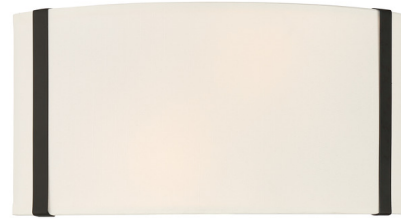

Lightology

lightology.com
866-954-4489
07-11-26

Project: _____

Company: _____

Location: _____ Fixture Type: _____

SPEC #: **CRY984451**

Approved On: _____ Approved By: _____

Fulton Wide Wall Sconce By Crystorama

Description

The Fulton Wall Sconce offers a refined, tailored look for your interior space. Its sleek steel frame grips a soft silk shade, casting a warm, inviting glow that gently illuminates your room.

Shown in black / white

Specifications

COLOR	White
BODY FINISH	Black
WATTAGE	18W
DIMMER	Standard 120V
DIMENSIONS	13"W x 6.25"H x 4"D
BULB NOT INCLUDED	2 x B10/Candelabra (E12)/9W/120V LED
OTHER BULB OPTIONS	B10/Candelabra (E12)/60W/120V Incandescent
COUNTRY OF ORIGIN	China