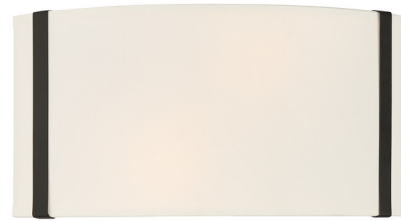

Lightology

lightology.com
866-954-4489
04-28-26

Project: _____

Company: _____

Location: _____ Fixture Type: _____

SPEC #: **CRY984451**

Approved On: _____ Approved By: _____

Fulton Wide Wall Sconce

By Crystorama

Description

The Fulton Wall Sconce offers a refined, tailored look for your interior space. Its sleek steel frame grips a soft silk shade, casting a warm, inviting glow that gently illuminates your room.

Shown in black / white

Specifications

COLOR	White
BODY FINISH	Black
WATTAGE	18W
DIMMER	Standard 120V
DIMENSIONS	13"W x 6.25"H x 4"D
BULB NOT INCLUDED	2 x B10/Candelabra (E12)/9W/120V LED
OTHER BULB OPTIONS	B10/Candelabra (E12)/60W/120V Incandescent
COUNTRY OF ORIGIN	China