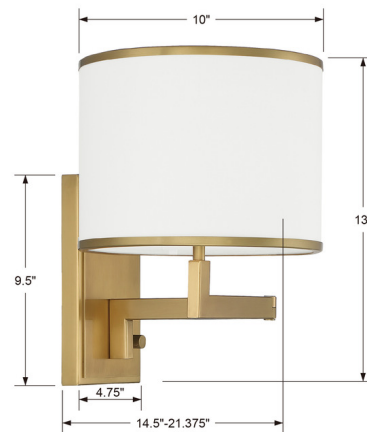

## Madison Wall Sconce

By Crystorama

### Description

The Madison Wall Sconce is versatile and can fit in with a variety of home decor schemes with a modern and minimalistic look featuring a square backplate complemented by a drum fabric shade. Features a dimmable switch to adjust brightness of the fixture. Can be hardwired or plugged into your outlet. Available with an Aged Brass, Matte Black, or Polished Nickel finish. CSA, UL, and cUL listed.

Shown in aged brass / off white

### Specifications

COLOR	Off White
BODY FINISH	Aged Brass
WATTAGE	60W
DIMMER	Included
DIMENSIONS	10"W x 13"H x 21.38"D
BULB NOT INCLUDED	1 x A19/Medium (E26)/60W/120V Incandescent
OTHER BULB OPTIONS	1 x A19/Medium (E26)/120V LED
COUNTRY OF ORIGIN	China