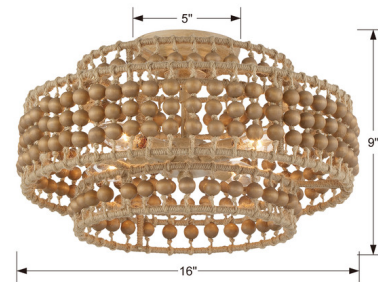

By Crystorama

Description

The Silas Ceiling Light features natural wood beads and jute rows that bring an organic feeling to any environment and invokes a casual feel to the room. Available with a Burnished Silver finish. CSA, UL, and cUL listed.

Shown in burnished silver / natural

Specifications

COLOR	Natural
BODY FINISH	Burnished Silver
WATTAGE	180W
DIMMER	Standard 120V
DIMENSIONS	15.98"W x 9.65"H
BULB NOT INCLUDED	3 x B10/Candelabra (E12)/60W/120V Incandescent
OTHER BULB OPTIONS	3 x B10/Candelabra (E12)/120V LED
COUNTRY OF ORIGIN	China