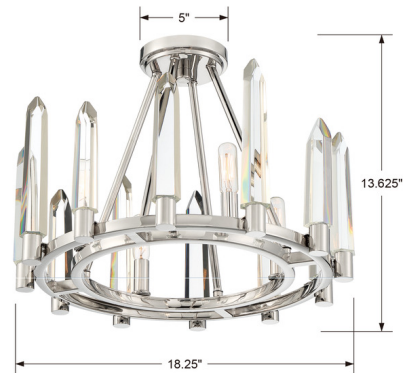

Lightology

lightology.com
866-954-4489
04-27-26

Project: _____

Company: _____

Location: _____ Fixture Type: _____

SPEC #: **CRY984484**

Approved On: _____ Approved By: _____

Watson Ceiling Light By Crystorama

Description

The Watson Ceiling Light features solid cut crystals in the shape of icicles that create a standout character giving it a ultra modern appearance. Available with a Polished Nickel finish. CSA, UL, and cUL listed.

Shown in polished nickel

Specifications

COLOR	N/A
BODY FINISH	Polished Nickel
WATTAGE	240W
DIMMER	Standard 120V
DIMENSIONS	18.25"W x 13.62"H
BULB NOT INCLUDED	4 x B10/Candelabra (E12)/60W/120V Incandescent
OTHER BULB OPTIONS	4 x B10/Candelabra (E12)/120V LED
COUNTRY OF ORIGIN	China