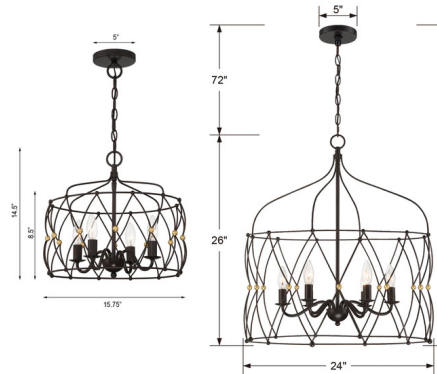

Description

The Zucca Lantern Pendant has a timeless design that is rooted in classicism. The bohemian simplicity, with its steel body - cinched strategically with spheres of Antique Gold, adds a visual interest in your room.

Specifications

COLOR	N/A
BODY FINISH	English Bronze
WATTAGE	360W
DIMMER	Standard 120V
DIMENSIONS	24"W x 26"H
BULB NOT INCLUDED	6 x B10/Candelabra (E12)/60W/120V Incandescent
OTHER BULB OPTIONS	6 x B10/Candelabra (E12)/120V LED
COUNTRY OF ORIGIN	China

Technical Information

PRODUCT DIMENSIONS	Adjustable Chain Length: 72"
--------------------	------------------------------

Shown in english bronze

CLICK TO VIEW PRODUCT

Notes: