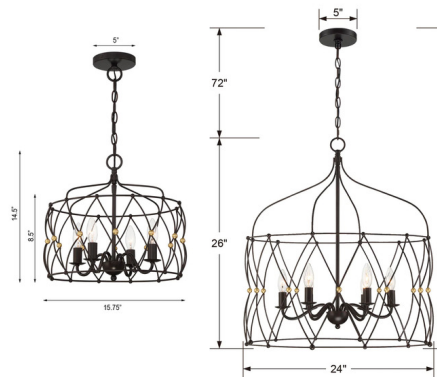

Description

The Zucca Lantern Pendant has a timeless design that is rooted in classicism. The bohemian simplicity, with its steel body - cinched strategically with spheres of Antique Gold, adds a visual interest in your room.

Specifications

COLOR N/A
BODY FINISH English Bronze
WATTAGE 360W
DIMMER Standard 120V
DIMENSIONS 24"W x 26"H
BULB NOT INCLUDED 6 x B10/Candelabra (E12)/60W/120V Incandescent
OTHER BULB OPTIONS 6 x B10/Candelabra (E12)/120V LED
COUNTRY OF ORIGIN China

Technical Information

PRODUCT DIMENSIONS Adjustable Chain Length: 72"

Shown in english bronze

CLICK TO VIEW PRODUCT

Notes: