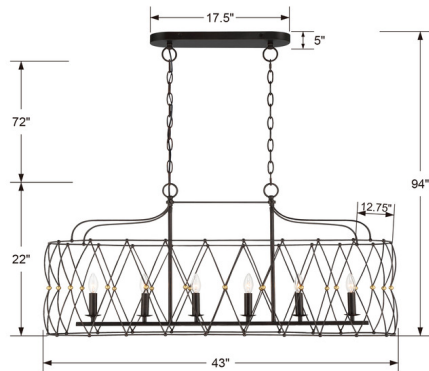

Specifications

COLOR N/A
BODY FINISH English Bronze / Antique Gold
WATTAGE 360W
DIMMER Standard 120V
DIMENSIONS 43"L x 12.75"W x 22"H
BULB NOT INCLUDED 6 x B10/Candelabra (E12)/60W/120V Incandescent
OTHER BULB OPTIONS 6 x B10/Candelabra (E12)/120V LED
COUNTRY OF ORIGIN China

Technical Information

PRODUCT DIMENSIONS Adjustable Chain Lengths: 72"

Shown in english bronze / antique gold

CLICK TO VIEW PRODUCT

Notes: