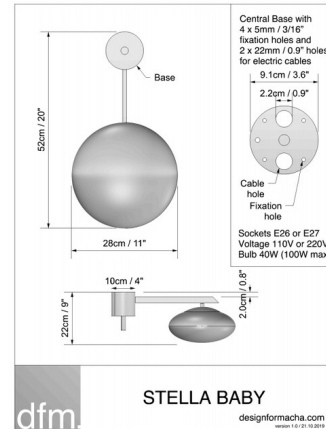

Lightology

lightology.com
866-954-4489
04-24-26

Project: _____
 Company: _____
 Location: _____ Fixture Type: _____
 SPEC #: **DFM984504**
 Approved On: _____ Approved By: _____

Stella Baby Wall Light

By dfm - Design for Macha

Description

The Stella Baby brings elegance to midcentury design through the inspiration of Italian designer Angelo Lelli. A handmade Brass body is arranged linearly to display a single opaque Murano glass globe. Once illuminated, the Stella Baby shines with luster and instantly adds sophisticated ambiance to your space. Available with a Brass, Blackened, Bronze, Chromed Lucid, Chromed Opaque, Polished, Polished Brushed, Unpolished Balanced, Unpolished Balanced, and Unpolished Opaque finish. Handmade in Italy. UL listed.

Shown in unpolished balanced brass / opal

Specifications

COLOR	Opal
BODY FINISH	Unpolished Balanced Brass
WATTAGE	100W
DIMMER	Standard 120V
DIMENSIONS	20"W x 9"H x 11"D
BULB NOT INCLUDED	1 x A19/Medium (E26)/100W/120V Incandescent
OTHER BULB OPTIONS	1 x A19/Medium (E26)/120V LED
COUNTRY OF ORIGIN	Italy