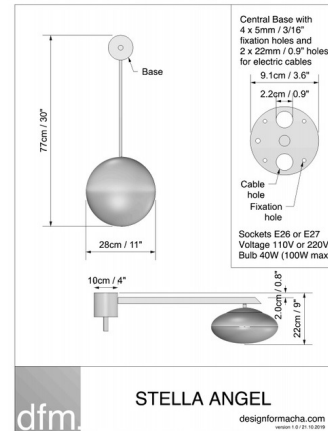

By dfm - Design for Macha

Description

The Stella Angel brings elegance to midcentury design through the inspiration of Italian designer Angelo Lelli. A handmade Brass body is arranged linearly to display a single opaque Murano glass globe. Once illuminated, the Stella Angel shines with luster and instantly adds sophisticated ambiance to your space. Available with a Brass, Blackened, Bronze, Chromed Lucid, Chromed Opaque, Polished, Polished Brushed, Unpolished Balanced, Unpolished Balanced, and Unpolished Opaque finish. Handmade in Italy. UL listed.

Shown in unpolished balanced brass / opal

Specifications

COLOR	Opal
BODY FINISH	Unpolished Balanced Brass
WATTAGE	100W
DIMMER	Standard 120V
DIMENSIONS	30"W x 9"H x 11"D
BULB NOT INCLUDED	1 x A19/Medium (E26)/100W/120V Incandescent
OTHER BULB OPTIONS	1 x A19/Medium (E26)/120V LED
COUNTRY OF ORIGIN	Italy