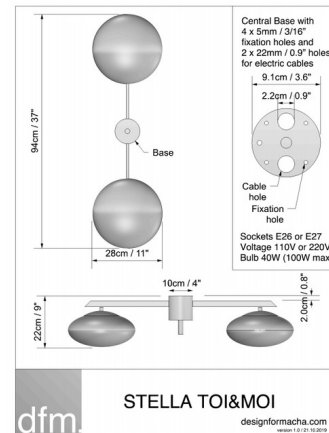

### Specifications

COLOR	Opal
BODY FINISH	Unpolished Balanced Brass
WATTAGE	200W
DIMMER	Standard 120V
DIMENSIONS	37"W x 9"H x 11"D
BULB NOT INCLUDED	2 x A19/Medium (E26)/100W/120V Incandescent
OTHER BULB OPTIONS	2 x A19/Medium (E26)/120V LED
COUNTRY OF ORIGIN	Italy