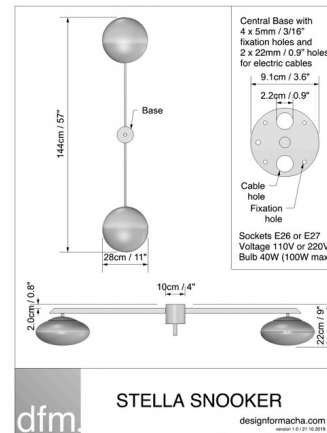

### Specifications

COLOR	Opal
BODY FINISH	Chromed Lucid Brass
WATTAGE	200W
DIMMER	Standard 120V
DIMENSIONS	57"W x 9"H x 11"D
BULB NOT INCLUDED	2 x A19/Medium (E26)/100W/120V Incandescent
OTHER BULB OPTIONS	2 x A19/Medium (E26)/120V LED
COUNTRY OF ORIGIN	Italy