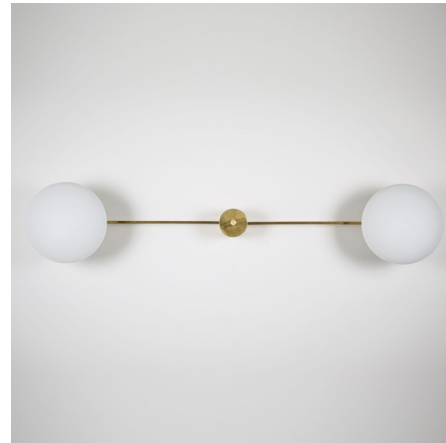

## Stella Snooker Ceiling Light

By dfm - Design for Macha

### Description

The Stella Snooker brings elegance to midcentury design through the inspiration of Italian designer Angelo Lelli. A handmade Brass body is arranged linearly to display a pair of opaque Murano glass globes. Once illuminated, the Stella Snooker shines with luster and instantly adds sophisticated ambiance to your space. Available with a Brass, Blackened, Bronze, Chromed Lucid, Chromed Opaque, Polished, Polished Brushed, Unpolished Balanced, Unpolished Balanced, and Unpolished Opaque finish. Handmade in Italy. UL listed.

Shown in unpolished balanced brass / opal

### Specifications

COLOR	Opal
BODY FINISH	Chromed Lucid Brass
WATTAGE	200W
DIMMER	Standard 120V
DIMENSIONS	57"W x 9"H x 11"D
BULB NOT INCLUDED	2 x A19/Medium (E26)/100W/120V Incandescent
OTHER BULB OPTIONS	2 x A19/Medium (E26)/120V LED
COUNTRY OF ORIGIN	Italy