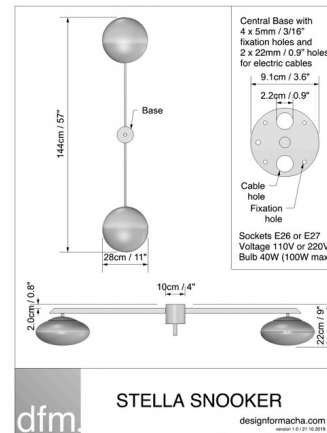

By dfm - Design for Macha

Description

The Stella Snooker brings elegance to midcentury design through the inspiration of Italian designer Angelo Lelli. A handmade Brass body is arranged linearly to display a pair of opaque Murano glass globes. Once illuminated, the Stella Snooker shines with luster and instantly adds sophisticated ambiance to your space. Available with a Brass, Blackened, Bronze, Chromed Lucid, Chromed Opaque, Polished, Polished Brushed, Unpolished Balanced, Unpolished Balanced, and Unpolished Opaque finish. Handmade in Italy. UL listed.

Shown in unpolished balanced brass / opal

Specifications

COLOR	Opal
BODY FINISH	Chromed Opaque Brass
WATTAGE	200W
DIMMER	Standard 120V
DIMENSIONS	57"W x 9"H x 11"D
BULB NOT INCLUDED	2 x A19/Medium (E26)/100W/120V Incandescent
OTHER BULB OPTIONS	2 x A19/Medium (E26)/120V LED
COUNTRY OF ORIGIN	Italy