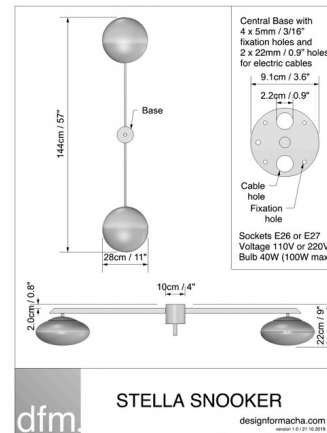

By dfm - Design for Macha

Description

The Stella Snooker brings elegance to midcentury design through the inspiration of Italian designer Angelo Lelli. A handmade Brass body is arranged linearly to display a pair of opaque Murano glass globes. Once illuminated, the Stella Snooker shines with luster and instantly adds sophisticated ambiance to your space. Available with a Brass, Blackened, Bronze, Chromed Lucid, Chromed Opaque, Polished, Polished Brushed, Unpolished Balanced, Unpolished Balanced, and Unpolished Opaque finish. Handmade in Italy. UL listed.

Shown in unpolished balanced brass / opal

Specifications

COLOR	Opal
BODY FINISH	Polished Brass
WATTAGE	200W
DIMMER	Standard 120V
DIMENSIONS	57"W x 9"H x 11"D
BULB NOT INCLUDED	2 x A19/Medium (E26)/100W/120V Incandescent
OTHER BULB OPTIONS	2 x A19/Medium (E26)/120V LED
COUNTRY OF ORIGIN	Italy