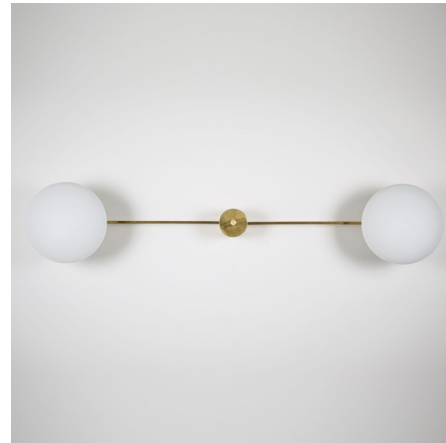

Lightology

lightology.com
866-954-4489
05-24-26

Project: _____
 Company: _____
 Location: _____ Fixture Type: _____
 SPEC #: **DFM984528**
 Approved On: _____ Approved By: _____

Stella Snooker Ceiling Light

By dfm - Design for Macha

Description

The Stella Snooker brings elegance to midcentury design through the inspiration of Italian designer Angelo Lelli. A handmade Brass body is arranged linearly to display a pair of opaque Murano glass globes. Once illuminated, the Stella Snooker shines with luster and instantly adds sophisticated ambiance to your space. Available with a Brass, Blackened, Bronze, Chromed Lucid, Chromed Opaque, Polished, Polished Brushed, Unpolished Balanced, Unpolished Balanced, and Unpolished Opaque finish. Handmade in Italy. UL listed.

Shown in unpolished balanced brass / opal

Specifications

COLOR	Opal
BODY FINISH	Polished Brass
WATTAGE	200W
DIMMER	Standard 120V
DIMENSIONS	57"W x 9"H x 11"D
BULB NOT INCLUDED	2 x A19/Medium (E26)/100W/120V Incandescent
OTHER BULB OPTIONS	2 x A19/Medium (E26)/120V LED
COUNTRY OF ORIGIN	Italy