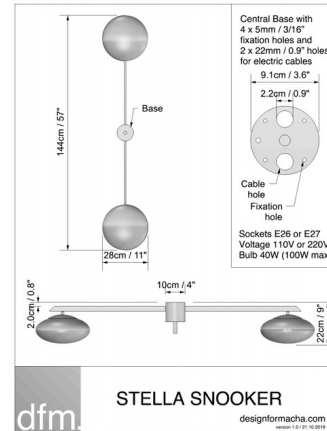

By dfm - Design for Macha

Description

The Stella Snooker brings elegance to midcentury design through the inspiration of Italian designer Angelo Lelli. A handmade Brass body is arranged linearly to display a pair of opaque Murano glass globes. Once illuminated, the Stella Snooker shines with luster and instantly adds sophisticated ambiance to your space. Available with a Brass, Blackened, Bronze, Chromed Lucid, Chromed Opaque, Polished, Polished Brushed, Unpolished Balanced, Unpolished Balanced, and Unpolished Opaque finish. Handmade in Italy. UL listed.

Shown in unpolished balanced brass / opal

Specifications

COLOR	Opal
BODY FINISH	Unpolished Opaque Brass
WATTAGE	200W
DIMMER	Standard 120V
DIMENSIONS	57"W x 9"H x 11"D
BULB NOT INCLUDED	2 x A19/Medium (E26)/100W/120V Incandescent
OTHER BULB OPTIONS	2 x A19/Medium (E26)/120V LED
COUNTRY OF ORIGIN	Italy