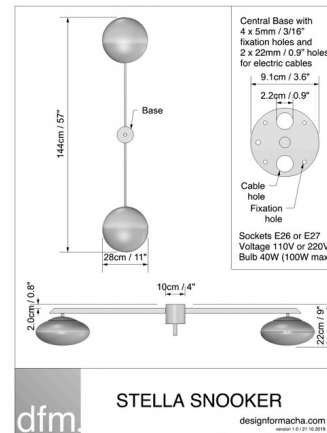

By dfm - Design for Macha

Description

The Stella Snooker brings elegance to midcentury design through the inspiration of Italian designer Angelo Lelli. A handmade Brass body is arranged linearly to display a pair of opaque Murano glass globes. Once illuminated, the Stella Snooker shines with luster and instantly adds sophisticated ambiance to your space. Available with a Brass, Blackened, Bronze, Chromed Lucid, Chromed Opaque, Polished, Polished Brushed, Unpolished Balanced, Unpolished Balanced, and Unpolished Opaque finish. Handmade in Italy. UL listed.

Shown in unpolished balanced brass / opal

Specifications

COLOR	Opal
BODY FINISH	Unpolished Opaque Brass
WATTAGE	200W
DIMMER	Standard 120V
DIMENSIONS	57"W x 9"H x 11"D
BULB NOT INCLUDED	2 x A19/Medium (E26)/100W/120V Incandescent
OTHER BULB OPTIONS	2 x A19/Medium (E26)/120V LED
COUNTRY OF ORIGIN	Italy