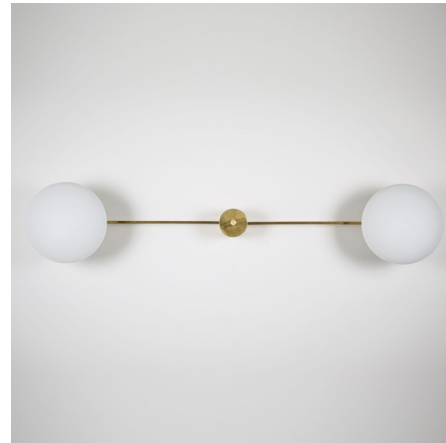

Lightology

lightology.com
866-954-4489
07-09-26

Project: _____
 Company: _____
 Location: _____ Fixture Type: _____
 SPEC #: **DFM984530**
 Approved On: _____ Approved By: _____

Stella Snooker Ceiling Light

By dfm - Design for Macha

Description

The Stella Snooker brings elegance to midcentury design through the inspiration of Italian designer Angelo Lelli. A handmade Brass body is arranged linearly to display a pair of opaque Murano glass globes. Once illuminated, the Stella Snooker shines with luster and instantly adds sophisticated ambiance to your space. Available with a Brass, Blackened, Bronze, Chromed Lucid, Chromed Opaque, Polished, Polished Brushed, Unpolished Balanced, Unpolished Balanced, and Unpolished Opaque finish. Handmade in Italy. UL listed.

Shown in unpolished balanced brass / opal

Specifications

COLOR	Opal
BODY FINISH	Unpolished Opaque Brass
WATTAGE	200W
DIMMER	Standard 120V
DIMENSIONS	57"W x 9"H x 11"D
BULB NOT INCLUDED	2 x A19/Medium (E26)/100W/120V Incandescent
OTHER BULB OPTIONS	2 x A19/Medium (E26)/120V LED
COUNTRY OF ORIGIN	Italy