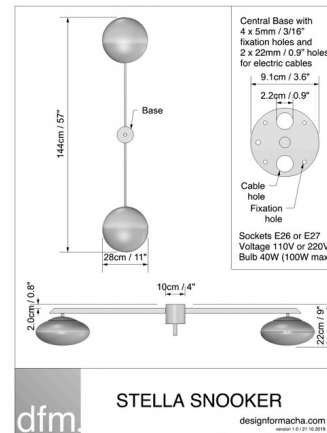

By dfm - Design for Macha

Description

The Stella Snooker brings elegance to midcentury design through the inspiration of Italian designer Angelo Lelli. A handmade Brass body is arranged linearly to display a pair of opaque Murano glass globes. Once illuminated, the Stella Snooker shines with luster and instantly adds sophisticated ambiance to your space. Available with a Brass, Blackened, Bronze, Chromed Lucid, Chromed Opaque, Polished, Polished Brushed, Unpolished Balanced, Unpolished Balanced, and Unpolished Opaque finish. Handmade in Italy. UL listed.

Shown in unpolished balanced brass / opal

Specifications

COLOR	Opal
BODY FINISH	Unpolished Balanced Brass
WATTAGE	200W
DIMMER	Standard 120V
DIMENSIONS	57"W x 9"H x 11"D
BULB NOT INCLUDED	2 x A19/Medium (E26)/100W/120V Incandescent
OTHER BULB OPTIONS	2 x A19/Medium (E26)/120V LED
COUNTRY OF ORIGIN	Italy