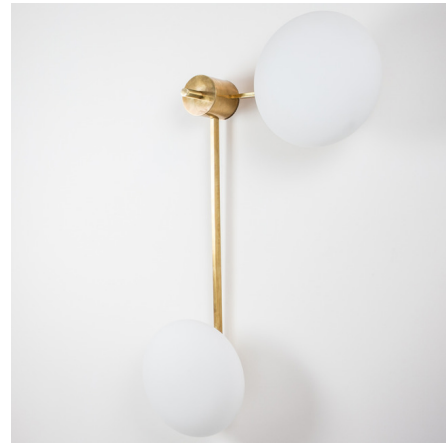

## Stella 12:15 Wall / Ceiling Light

By dfm - Design for Macha

### Description

The Stella 12:15 brings elegance to midcentury design through the inspiration of Italian designer Angelo Lelli. A handmade Brass body is arranged in an innovative pattern to display a collection of opaque Murano glass globes. Once illuminated, the Stella 12:15 shines with luster and instantly adds sophisticated ambiance to your space. Available with a Brass, Blackened, Bronze, Chromed Lucid, Chromed Opaque, Polished, Polished Brushed, Unpolished Balanced, Unpolished Balanced, and Unpolished Opaque finish. Handmade in Italy. UL listed.

Shown in unpolished balanced brass / opal

### Specifications

COLOR	Opal
BODY FINISH	Unpolished Balanced Brass
WATTAGE	200W
DIMMER	Standard 120V
DIMENSIONS	38"W x 9"H x 19"D
BULB NOT INCLUDED	2 x A19/Medium (E26)/100W/120V Incandescent
OTHER BULB OPTIONS	2 x A19/Medium (E26)/120V LED
COUNTRY OF ORIGIN	Italy