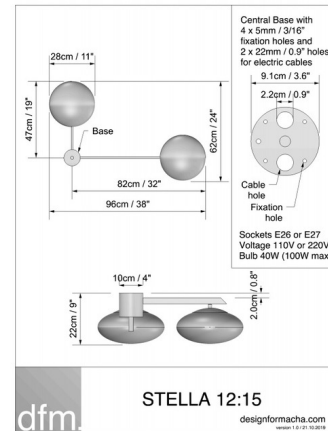

### Specifications

COLOR	Opal
BODY FINISH	Unpolished Balanced Brass
WATTAGE	200W
DIMMER	Standard 120V
DIMENSIONS	38"W x 9"H x 19"D
BULB NOT INCLUDED	2 x A19/Medium (E26)/100W/120V Incandescent
OTHER BULB OPTIONS	2 x A19/Medium (E26)/120V LED
COUNTRY OF ORIGIN	Italy