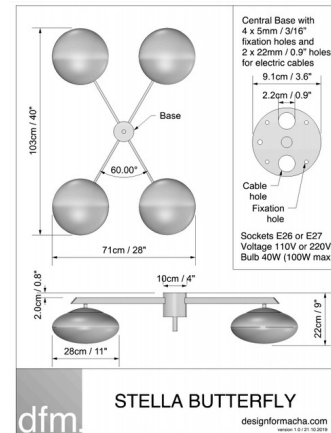

By dfm - Design for Macha

Description

The Stella Butterfly brings elegance to midcentury design through the inspiration of Italian designer Angelo Lelli. A handmade Brass body is arranged in an innovative pattern to display a collection of opaque Murano glass globes. Once illuminated, the Stella Butterfly shines with luster and instantly adds sophisticated ambiance to your space. Available with a Brass, Blackened, Bronze, Chromed Lucid, Chromed Opaque, Polished, Polished Brushed, Unpolished Balanced, Unpolished Balanced, and Unpolished Opaque finish. Handmade in Italy. UL listed.

Shown in unpolished balanced brass / opal

Specifications

COLOR	Opal
BODY FINISH	Unpolished Balanced Brass
WATTAGE	400W
DIMMER	Standard 120V
DIMENSIONS	40"W x 9"H x 28"D
BULB NOT INCLUDED	4 x A19/Medium (E26)/100W/120V Incandescent
OTHER BULB OPTIONS	4 x A19/Medium (E26)/120V LED
COUNTRY OF ORIGIN	Italy