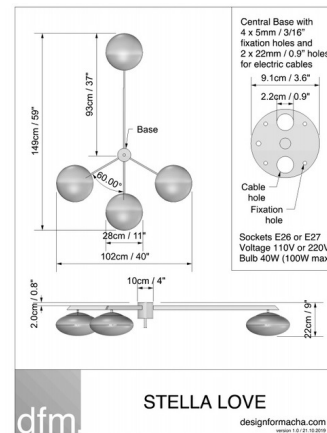

### Specifications

COLOR	Opal
BODY FINISH	Chromed Lucid Brass
WATTAGE	400W
DIMMER	Standard 120V
DIMENSIONS	59"W x 9"H x 40"D
BULB NOT INCLUDED	4 x A19/Medium (E26)/100W/120V Incandescent
OTHER BULB OPTIONS	4 x A19/Medium (E26)/120V LED
COUNTRY OF ORIGIN	Italy