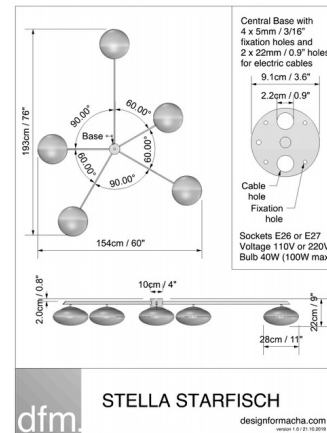

By dfm - Design for Macha

Description

The Stella Starfish brings elegance to midcentury design through the inspiration of Italian designer Angelo Lelli. A handmade Brass body is arranged in an innovative pattern to display a collection of opaque Murano glass globes. Once illuminated, the Stella Starfish shines with luster and instantly adds sophisticated ambiance to your space. Available with a Brass, Blackened, Bronze, Chromed Lucid, Chromed Opaque, Polished, Polished Brushed, Unpolished Balanced, Unpolished Balanced, and Unpolished Opaque finish. Handmade in Italy. UL listed.

Shown in unpolished balanced brass / opal

Specifications

COLOR	Opal
BODY FINISH	Unpolished Balanced Brass
WATTAGE	500W
DIMMER	Standard 120V
DIMENSIONS	76"W x 9"H x 60"D
BULB NOT INCLUDED	5 x A19/Medium (E26)/100W/120V Incandescent
OTHER BULB OPTIONS	5 x A19/Medium (E26)/120V LED
COUNTRY OF ORIGIN	Italy