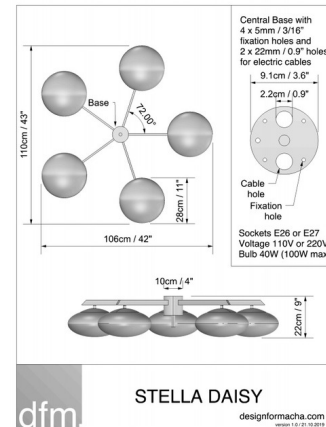

By dfm - Design for Macha

Description

The Stella Daisy brings elegance to midcentury design through the inspiration of Italian designer Angelo Lelli. A handmade Brass body is arranged in an innovative pattern to display a collection of opaque Murano glass globes. Once illuminated, the Stella Daisy shines with luster and instantly adds sophisticated ambiance to your space. Handmade in Italy. UL listed.

Shown in unpolished balanced brass / opal

Specifications

COLOR	Opal
BODY FINISH	Unpolished Balanced Brass
WATTAGE	500W
DIMMER	Standard 120V
DIMENSIONS	43"W x 9"H x 42"D
BULB NOT INCLUDED	5 x A19/Medium (E26)/100W/120V Incandescent
OTHER BULB OPTIONS	5 x A19/Medium (E26)/120V LED
COUNTRY OF ORIGIN	Italy