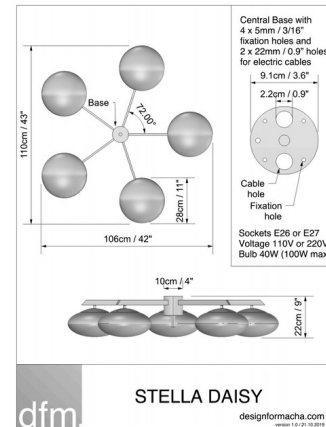

### Specifications

COLOR	Opal
BODY FINISH	Unpolished Balanced Brass
WATTAGE	500W
DIMMER	Standard 120V
DIMENSIONS	43"W x 9"H x 42"D
BULB NOT INCLUDED	5 x A19/Medium (E26)/100W/120V Incandescent
OTHER BULB OPTIONS	5 x A19/Medium (E26)/120V LED
COUNTRY OF ORIGIN	Italy