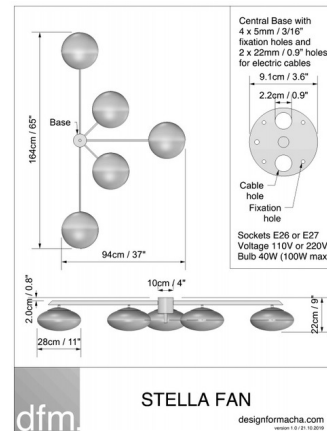

### Specifications

COLOR	Opal
BODY FINISH	Unpolished Balanced Brass
WATTAGE	500W
DIMMER	Standard 120V
DIMENSIONS	65"W x 9"H x 37"D
BULB NOT INCLUDED	5 x A19/Medium (E26)/100W/120V Incandescent
OTHER BULB OPTIONS	5 x A19/Medium (E26)/120V LED
COUNTRY OF ORIGIN	Italy