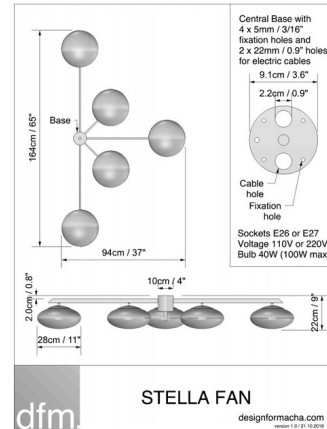

### Specifications

COLOR	Opal
BODY FINISH	Unpolished Balanced Brass
WATTAGE	500W
DIMMER	Standard 120V
DIMENSIONS	65"W x 9"H x 37"D
BULB NOT INCLUDED	5 x A19/Medium (E26)/100W/120V Incandescent
OTHER BULB OPTIONS	5 x A19/Medium (E26)/120V LED
COUNTRY OF ORIGIN	Italy