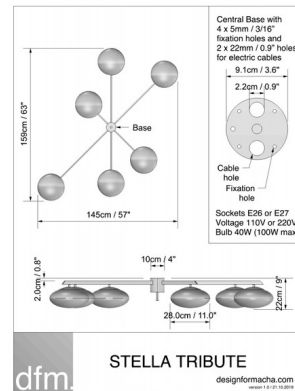

### Specifications

COLOR	Opal
BODY FINISH	Polished Brushed Brass
WATTAGE	600W
DIMMER	Standard 120V
DIMENSIONS	63"W x 9"H x 57"D
BULB NOT INCLUDED	6 x A19/Medium (E26)/100W/120V Incandescent
OTHER BULB OPTIONS	6 x A19/Medium (E26)/120V LED
COUNTRY OF ORIGIN	Italy