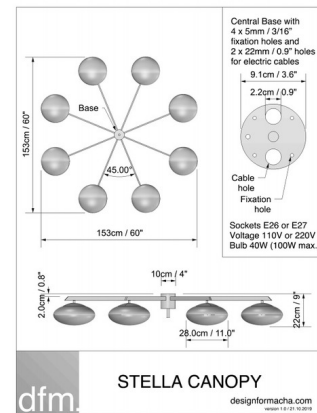

### Specifications

COLOR	Opal
BODY FINISH	Unpolished Balanced Brass
WATTAGE	800W
DIMMER	Standard 120V
DIMENSIONS	60"W x 9"H
BULB NOT INCLUDED	8 x A19/Medium (E26)/100W/120V Incandescent
OTHER BULB OPTIONS	8 x A19/Medium (E26)/120V LED
COUNTRY OF ORIGIN	Italy