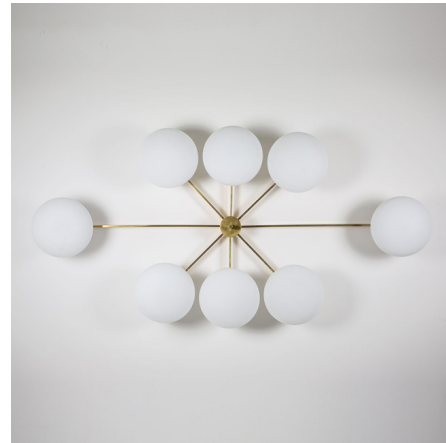

## Stella Evening Ceiling Light

By dfm - Design for Macha

### Description

The Stella Evening brings elegance to midcentury design through the inspiration of Italian designer Angelo Lelli. A handmade Brass body is arranged in an innovative pattern to display a collection of opaque Murano glass globes. Once illuminated, the Stella Evening shines with luster and instantly adds sophisticated ambiance to your space. Available with a Brass, Blackened, Bronze, Chromed Lucid, Chromed Opaque, Polished, Polished Brushed, Unpolished Balanced, Unpolished Balanced, and Unpolished Opaque finish. Handmade in Italy. UL listed.

Shown in unpolished balanced brass / opal

### Specifications

COLOR	Opal
BODY FINISH	Unpolished Balanced Brass
WATTAGE	800W
DIMMER	Standard 120V
DIMENSIONS	72"W x 9"H x 37"D
BULB NOT INCLUDED	8 x A19/Medium (E26)/100W/120V Incandescent
OTHER BULB OPTIONS	8 x A19/Medium (E26)/120V LED
COUNTRY OF ORIGIN	Italy