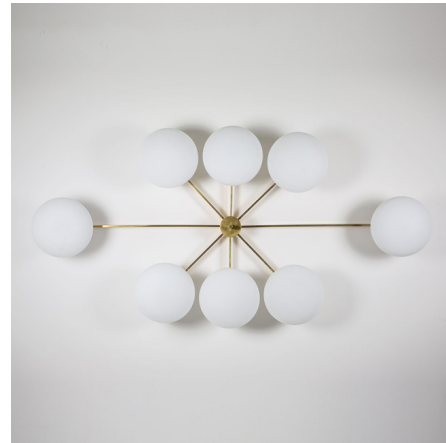

Lightology

lightology.com
866-954-4489
04-09-26

Project: _____
 Company: _____
 Location: _____ Fixture Type: _____
 SPEC #: **DFM984621**
 Approved On: _____ Approved By: _____

Stella Evening Ceiling Light

By dfm - Design for Macha

Description

The Stella Evening brings elegance to midcentury design through the inspiration of Italian designer Angelo Lelli. A handmade Brass body is arranged in an innovative pattern to display a collection of opaque Murano glass globes. Once illuminated, the Stella Evening shines with luster and instantly adds sophisticated ambiance to your space. Available with a Brass, Blackened, Bronze, Chromed Lucid, Chromed Opaque, Polished, Polished Brushed, Unpolished Balanced, Unpolished Balanced, and Unpolished Opaque finish. Handmade in Italy. UL listed.

Shown in unpolished balanced brass / opal

Specifications

COLOR	Opal
BODY FINISH	Unpolished Balanced Brass
WATTAGE	800W
DIMMER	Standard 120V
DIMENSIONS	72"W x 9"H x 37"D
BULB NOT INCLUDED	8 x A19/Medium (E26)/100W/120V Incandescent
OTHER BULB OPTIONS	8 x A19/Medium (E26)/120V LED
COUNTRY OF ORIGIN	Italy