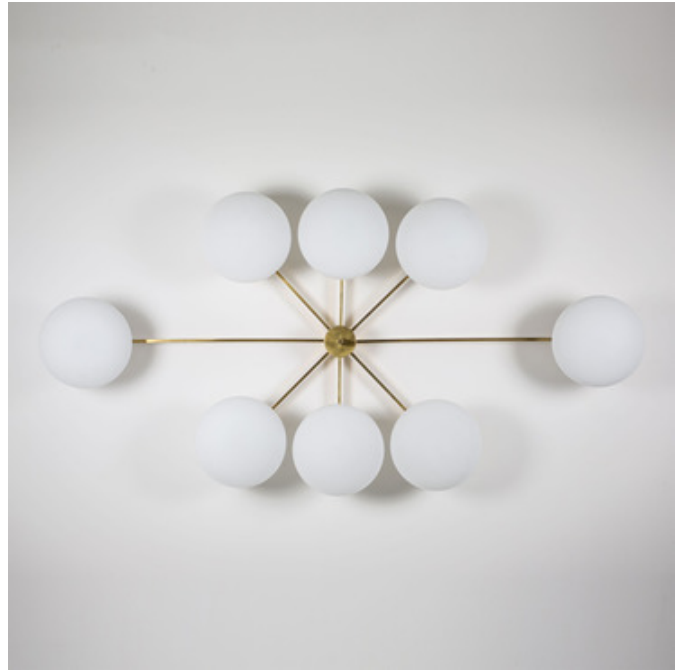

BRAND dfm - Design for Macha

DESCRIPTION

The Stella Evening brings elegance to midcentury design through the inspiration of Italian designer Angelo Lelli. A handmade Brass body is arranged in an innovative pattern to display a collection of opaque Murano glass globes. Once illuminated, the Stella Evening shines with luster and instantly adds sophisticated ambiance to your space. Available with a Brass, Blackened, Bronze, Chromed Lucid, Chromed Opaque, Polished, Polished Brushed, Unpolished Balanced, Unpolished Balanced, and Unpolished Opaque finish. Handmade in Italy. UL listed.

Shown in: Unpolished Balanced Brass / Opal

SHADE COLOR	Opal
BODY FINISH	Unpolished Balanced Brass
WATTAGE	800W
DIMMER	Standard 120V
DIMENSIONS	72"W x 9"H x 37"D
BULB NOT INCLUDED	
LAMP	8 x A19/Medium (E26)/100W/120V Incandescent 8 x A19/Medium (E26)/120V LED
SPEC #	DFM984621