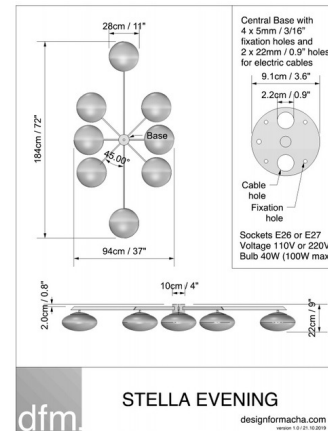

### Specifications

COLOR	Opal
BODY FINISH	Unpolished Balanced Brass
WATTAGE	800W
DIMMER	Standard 120V
DIMENSIONS	72"W x 9"H x 37"D
BULB NOT INCLUDED	8 x A19/Medium (E26)/100W/120V Incandescent
OTHER BULB OPTIONS	8 x A19/Medium (E26)/120V LED
COUNTRY OF ORIGIN	Italy