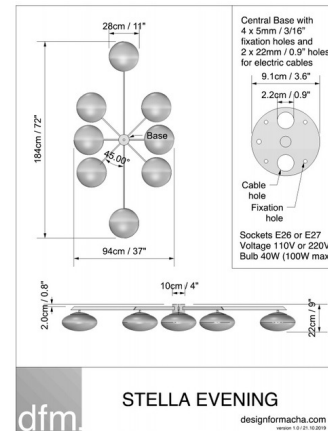

Shown in unpolished balanced brass / opal

Specifications

COLOR	Opal
BODY FINISH	Unpolished Balanced Brass
WATTAGE	800W
DIMMER	Standard 120V
DIMENSIONS	72"W x 9"H x 37"D
BULB NOT INCLUDED	8 x A19/Medium (E26)/100W/120V Incandescent
OTHER BULB OPTIONS	8 x A19/Medium (E26)/120V LED
COUNTRY OF ORIGIN	Italy

CLICK TO VIEW PRODUCT

Notes: