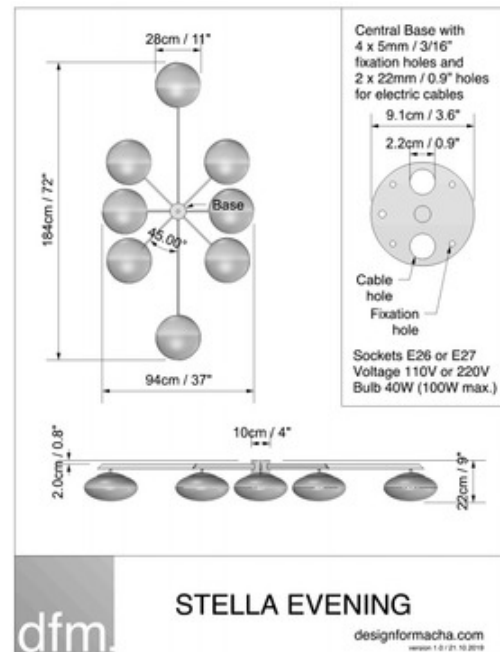

BRAND dfm - Design for Macha

DESCRIPTION

The Stella Evening brings elegance to midcentury design through the inspiration of Italian designer Angelo Lelli. A handmade Brass body is arranged in an innovative pattern to display a collection of opaque Murano glass globes. Once illuminated, the Stella Evening shines with luster and instantly adds sophisticated ambiance to your space. Available with a Brass, Blackened, Bronze, Chromed Lucid, Chromed Opaque, Polished, Polished Brushed, Unpolished Balanced, Unpolished Balanced, and Unpolished Opaque finish. Handmade in Italy. UL listed.

Shown in: Unpolished Balanced Brass / Opal

SHADE COLOR	Opal
BODY FINISH	Unpolished Balanced Brass
WATTAGE	800W
DIMMER	Standard 120V
DIMENSIONS	72"W x 9"H x 37"D
BULB NOT INCLUDED	
LAMP	8 x A19/Medium (E26)/100W/120V Incandescent 8 x A19/Medium (E26)/120V LED
SPEC #	DFM984621