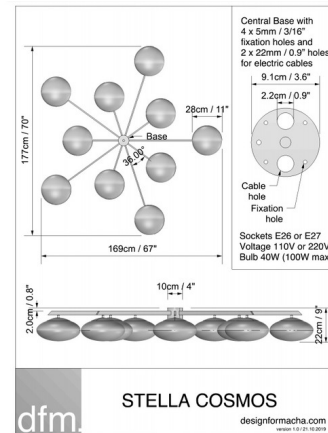

By dfm - Design for Macha

Description

The Stella Cosmos brings elegance to midcentury design through the inspiration of Italian designer Angelo Lelli. A handmade Brass body is arranged in an innovative pattern to display a collection of opaque Murano glass globes. Once illuminated, the Stella Cosmos shines with luster and instantly adds sophisticated ambiance to your space. Available with a Brass, Blackened, Bronze, Chromed Lucid, Chromed Opaque, Polished, Polished Brushed, Unpolished Balanced, Unpolished Balanced, and Unpolished Opaque finish. Handmade in Italy. UL listed.

Shown in unpolished balanced brass / opal

Specifications

COLOR	Opal
BODY FINISH	Chromed Opaque Brass
WATTAGE	1000W
DIMMER	Standard 120V
DIMENSIONS	70"W x 9"H x 67"D
BULB NOT INCLUDED	10 x A19/Medium (E26)/100W/120V Incandescent
OTHER BULB OPTIONS	10 x A19/Medium (E26)/120V LED
COUNTRY OF ORIGIN	Italy