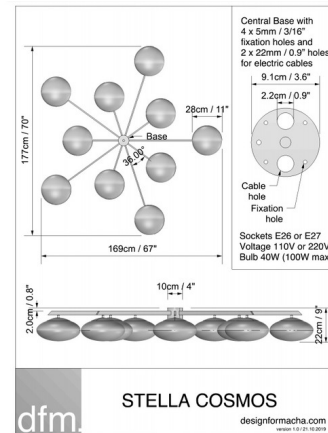

By dfm - Design for Macha

Description

The Stella Cosmos brings elegance to midcentury design through the inspiration of Italian designer Angelo Lelli. A handmade Brass body is arranged in an innovative pattern to display a collection of opaque Murano glass globes. Once illuminated, the Stella Cosmos shines with luster and instantly adds sophisticated ambiance to your space. Available with a Brass, Blackened, Bronze, Chromed Lucid, Chromed Opaque, Polished, Polished Brushed, Unpolished Balanced, Unpolished Balanced, and Unpolished Opaque finish. Handmade in Italy. UL listed.

Shown in unpolished balanced brass / opal

Specifications

COLOR	Opal
BODY FINISH	Polished Brushed Brass
WATTAGE	1000W
DIMMER	Standard 120V
DIMENSIONS	70"W x 9"H x 67"D
BULB NOT INCLUDED	10 x A19/Medium (E26)/100W/120V Incandescent
OTHER BULB OPTIONS	10 x A19/Medium (E26)/120V LED
COUNTRY OF ORIGIN	Italy