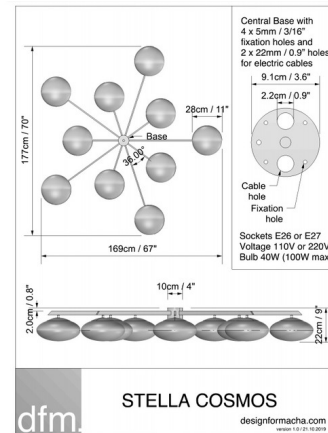

By dfm - Design for Macha

Description

The Stella Cosmos brings elegance to midcentury design through the inspiration of Italian designer Angelo Lelli. A handmade Brass body is arranged in an innovative pattern to display a collection of opaque Murano glass globes. Once illuminated, the Stella Cosmos shines with luster and instantly adds sophisticated ambiance to your space. Available with a Brass, Blackened, Bronze, Chromed Lucid, Chromed Opaque, Polished, Polished Brushed, Unpolished Balanced, Unpolished Balanced, and Unpolished Opaque finish. Handmade in Italy. UL listed.

Shown in unpolished balanced brass / opal

Specifications

COLOR	Opal
BODY FINISH	Unpolished Balanced Brass
WATTAGE	1000W
DIMMER	Standard 120V
DIMENSIONS	70"W x 9"H x 67"D
BULB NOT INCLUDED	10 x A19/Medium (E26)/100W/120V Incandescent
OTHER BULB OPTIONS	10 x A19/Medium (E26)/120V LED
COUNTRY OF ORIGIN	Italy