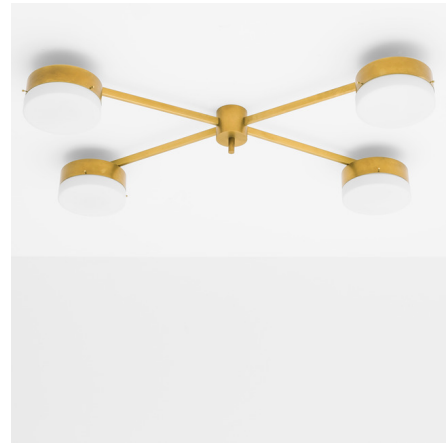

## Celeste Aurora Wall / Ceiling Light

By dfm - Design for Macha

### Description

The Celeste Aurora Wall / Ceiling Light brings elegance to midcentury design through the inspiration of Italian designer Angelo Lelli. A handmade Brass body is arranged in an innovative pattern to display a collection of opaque Murano glass diffusers. Once illuminated, the Celeste Aurora shines with luster and instantly adds sophisticated ambiance to your space. Available with a Brass, Blackened, Bronze, Chromed Lucid, Chromed Opaque, Polished, Polished Brushed, Unpolished Balanced, Unpolished Balanced, and Unpolished Opaque finish. Canopy diameter 5 inches. Handmade in Italy. UL listed.

Shown in unpolished balanced brass / opal

### Specifications

COLOR	Opal
BODY FINISH	Bronze Brass
WATTAGE	400W
DIMMER	Standard 120V
DIMENSIONS	43"L x 31"W x 9"H
BULB NOT INCLUDED	4 x A19/Medium (E26)/100W/120V Incandescent
OTHER BULB OPTIONS	4 x A19/Medium (E26)/120V LED
COUNTRY OF ORIGIN	Italy