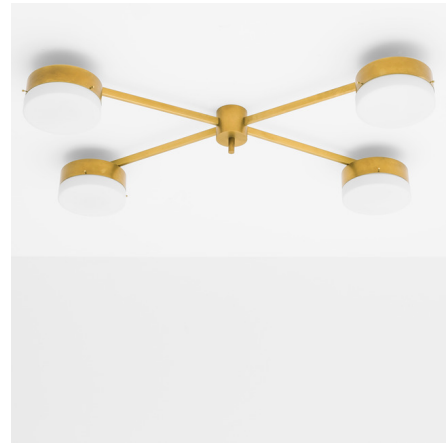

Lightology

lightology.com
866-954-4489
06-01-26

Project: _____

Company: _____

Location: _____ Fixture Type: _____

SPEC #: **DFM984675**

Approved On: _____ Approved By: _____

Celeste Aurora Wall / Ceiling Light

By dfm - Design for Macha

Description

The Celeste Aurora Wall / Ceiling Light brings elegance to midcentury design through the inspiration of Italian designer Angelo Lelli. A handmade Brass body is arranged in an innovative pattern to display a collection of opaque Murano glass diffusers. Once illuminated, the Celeste Aurora shines with luster and instantly adds sophisticated ambiance to your space. Available with a Brass, Blackened, Bronze, Chromed Lucid, Chromed Opaque, Polished, Polished Brushed, Unpolished Balanced, Unpolished Balanced, and Unpolished Opaque finish. Canopy diameter 5 inches. Handmade in Italy. UL listed.

Shown in unpolished balanced brass / opal

Specifications

COLOR	Opal
BODY FINISH	Unpolished Balanced Brass
WATTAGE	400W
DIMMER	Standard 120V
DIMENSIONS	43"L x 31"W x 9"H
BULB NOT INCLUDED	4 x A19/Medium (E26)/100W/120V Incandescent
OTHER BULB OPTIONS	4 x A19/Medium (E26)/120V LED
COUNTRY OF ORIGIN	Italy