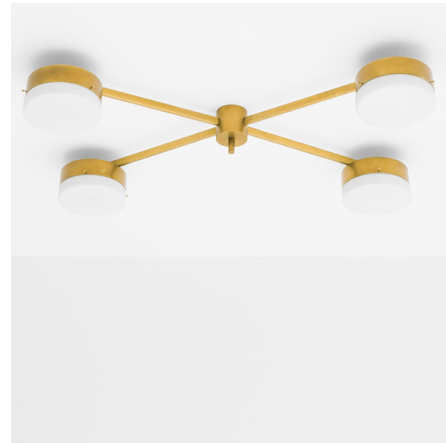

## Celeste Aurora Wall / Ceiling Light

By dfm - Design for Macha

### Description

The Celeste Aurora Wall / Ceiling Light brings elegance to midcentury design through the inspiration of Italian designer Angelo Lelli. A handmade Brass body is arranged in an innovative pattern to display a collection of opaque Murano glass diffusers. Once illuminated, the Celeste Aurora shines with luster and instantly adds sophisticated ambiance to your space. Available with a Brass, Blackened, Bronze, Chromed Lucid, Chromed Opaque, Polished, Polished Brushed, Unpolished Balanced, Unpolished Balanced, and Unpolished Opaque finish. Canopy diameter 5 inches. Handmade in Italy. UL listed.

Shown in unpolished balanced brass / opal

### Specifications

COLOR . . . . . Opal  
BODY FINISH . . . . . Unpolished Balanced Brass  
WATTAGE . . . . . 400W  
DIMMER . . . . . Standard 120V  
DIMENSIONS . . . . . 43"L x 31"W x 9"H  
BULB NOT INCLUDED . . . . . 4 x A19/Medium (E26)/100W/120V Incandescent  
OTHER BULB OPTIONS . . . . . 4 x A19/Medium (E26)/120V LED  
COUNTRY OF ORIGIN . . . . . Italy