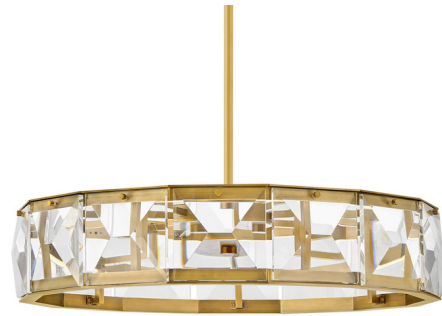

Lightology

lightology.com
866-954-4489
04-25-26

Project: _____

Company: _____

Location: _____ Fixture Type: _____

SPEC #: **FRD984904**

Approved On: _____ Approved By: _____

Jolie Chandelier By Fredrick Ramond

Description

The Jolie Chandelier is a unique blend of sophistication, style, and technology. Integrated LEDs are sleekly concealed within gleaming Heritage Brass rings at the top and bottom of the design. Robust blocks of faceted crystal radiate with light, creating a transfixing silhouette while providing outstanding illumination. Includes a 120-277V universal driver.

Shown in heritage brass / clear

Specifications

COLOR Clear
BODY FINISH Heritage Brass
WATTAGE 51W
DIMMER Low Voltage Electronic
DIMENSIONS 30"W x 6.75"H
INTEGRATED LED MODULE 1 x LED/51W/120-277V LED
COUNTRY OF ORIGIN China

Technical Information

PRODUCT DIMENSIONS Downrod Lengths: 1-6", 2-12" included.
COLOR RENDERING 92 CRI
LAMP COLOR 3000K
LUMENS/WATT 100.00
LUMINOUS FLUX 5100 lumens

CLICK TO VIEW PRODUCT

Notes: