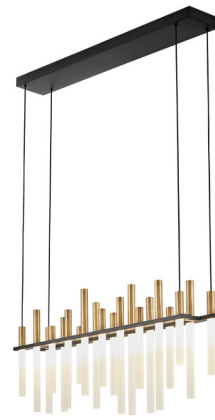

Lightology

lightology.com
866-954-4489
06-30-26

Project: _____

Company: _____

Location: _____ Fixture Type: _____

SPEC #: **FRD984911**

Approved On: _____ Approved By: _____

Echo Linear Chandelier

By Fredrick Ramond

Description

The Echo Linear Chandelier's spectacular, integrated LED design reverberates with modern style. Sleek, glowing acrylic rods are crowned in metal tubes giving a contemporary look. Echo is offered in Heritage Brass finish accented by bold Black.

Shown in black / brass

Specifications

COLOR	Brass
BODY FINISH	Black
WATTAGE	56W
DIMMER	Standard 120V
DIMENSIONS	38.75"L x 5"W x 18"H
INTEGRATED LED MODULE	1 x LED/56W/120V LED
COUNTRY OF ORIGIN	China

Technical Information

PRODUCT DIMENSIONS	Wire Length: 120"
COLOR RENDERING	90 CRI
LAMP COLOR	3000K
LUMENS/WATT	128.57
LUMINOUS FLUX	7200 lumens

CLICK TO VIEW PRODUCT

Notes: