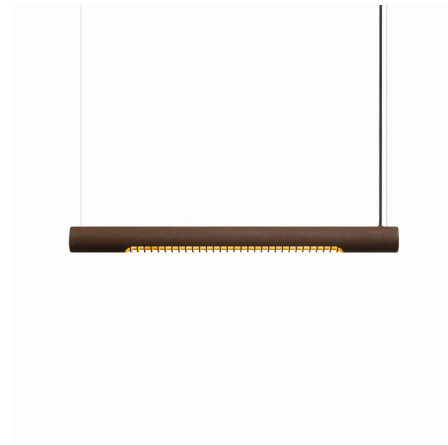

Description

The Linear Roest Pendant enhances the world of lighting with its new spin on the industrial aesthetic. It showcases wonderful textures with a Black canopy. Place the Roest over the dining table, along a hallway, or anyplace in need of natural materials.

Specifications

COLOR N/A
BODY FINISH Rust
WATTAGE 14W
DIMMER 0-10V
DIMENSIONS 29.5"L x 2.4"W x 2.4"H
INTEGRATED LED MODULE 1 x LED/14W/120-277V LED
COUNTRY OF ORIGIN Netherlands

Technical Information

LAMP COLOR 2700K
LUMENS/WATT 89.29
LUMINOUS FLUX 1250 lumens